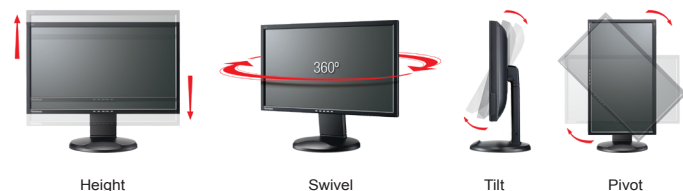

22" (21.5" Viewable) Ergonomic LED Monitor

VG2239m-LED / VG2239m-TAA

20,000,000:1 MEGA Dynamic Contrast Ratio

Dynamic contrast ratio detects the brightness of an image, and automatically adjusts the backlight to maximize the monitor's color range and contrast. Dynamic contrast ratio technology enables the accurate reproduction of images, producing vibrant and rich visual effects.

Efficiency & Comfort

The VG2239m is one of the great examples of an ergonomically designed tool. Based on your height, chair and desk conditions, you can adjust it up and down for 5.3 inches, swivel it 360°, or tilt it 20° degrees, whatever makes you more comfortable.

Specifications