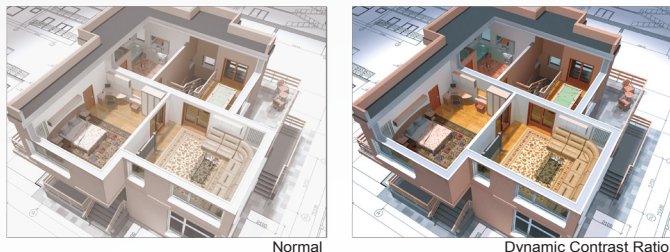

22" (21.5" Viewable) Ergonomic LED Monitor

VG2239m-LED / VG2239m-TAA

20,000,000:1 MEGA Dynamic Contrast Ratio

Dynamic contrast ratio detects the brightness of an image, and automatically adjusts the backlight to maximize the monitor's color range and contrast. Dynamic contrast ratio technology enables the accurate reproduction of images, producing vibrant and rich visual effects.

Efficiency & Comfort

The VG2239m is one of the great examples of an ergonomically designed tool. Based on your height, chair and desk conditions, you can adjust it up and down for 5.3 inches, swivel it 360°, or tilt it 20° degrees, whatever makes you more comfortable.