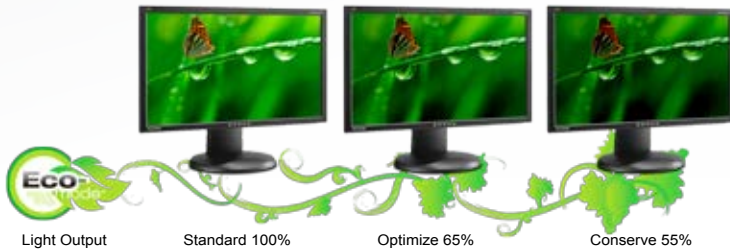

24" (23.6" Viewable) Full HD LED Monitor

VG2428wm-LED

Eco-Mode Conserves More Energy

ViewSonic's proprietary Eco-mode function is built into all LED displays, offering options to "Optimize (65%)" or "Conserve (55%)". Both modes reduce display brightness and conserve up to 30%* energy. Especially in a low ambient light, Eco-mode adjusts brightness and improves visibility while reducing eye fatigue and prolonging the display's lamp life. With Eco-mode, lamp replacement expenditures are reduced while practicing eco-friendliness.

Planet-Friendly Mercury-Free LED Backlighting

LED backlighting enhances display performance, delivers an outstanding color range, and adjusts contrast ratios for remarkably detailed images. The LED backlighting further conserves up to 50%* more energy when compared to conventional displays to allow a slimmer profile and a most pleasing entertainment experience.