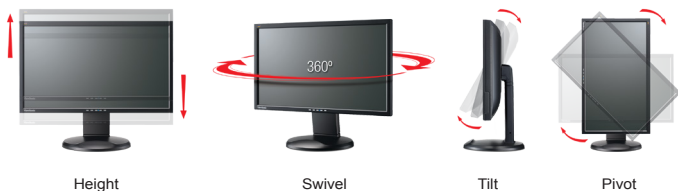

Specifications

LCD PANEL	Type	24" (23.6" Viewable) Wide Color TFT Active Matrix LED
	Display Area	20.5" horizontal x 11.5" vertical; 23.6" diagonal
	Optimum Resolution	1920x1080
	Brightness	300 cd/m² (typ)
	Contrast Ratio	1000:1 static (typ)
	Dynamic Contrast Ratio	20,000,000:1 dynamic
	Viewing Angles	170° horizontal, 160° vertical
	Response Time	5ms (typ.)
	Backlight	White-light LED
	Backlight Life	30,000 hours (min)
	Aspect Ratio	16:9
	Panel Surface	Anti-glare, hard-coating (3H)
INPUT	Analog	RGB analog (75 ohms, 0.7 / 1.0 Vp-p)
	Digital	DVI-D (TMDS, 100 ohms), Display Port
	Sync	H/V separated (TTL)
	Frequency	Fh = 24 ~ 82 kHz ; Fv = 50 ~ 75 Hz
AUDIO OUTPUT	Speakers	2 watt (x2)
COMPATIBILITY	PC	VGA up to 1920x1080 @ 60Hz (preferred)
	Mac®	Power Mac (up to 1920x1080)
CONNECTOR	Analog	15-pin mini D-sub (VGA)
	Digital	DVI-D (with HDCP), DisplayPort
	Audio	3.5mm Audio In 3.5mm Headphones
	Power	Internal Power Board, 3-pin plug (CEE22)
POWER	Voltage	AC 100-240V (universal), +/-10% Wide Range
	Consumption	24W (typ) Optimize: 19W (typ) Conserve: 15.5W (typ)
CONTROLS	Basic	Power, 1, down, up, 2
	OSD	Auto Image Adjust, Contrast/Brightness, Input Select (D-SUB, DVI), DisplayPort, Audio adjust (Volume Mute), Audio Input, Color Adjust (sRGB, 9300K, 7500K, 6500K, 5000K, User Color [R, G, B]), Information, Manual Image Adjust (H/V Position, Horizontal Size, Fine Tune, Sharpness, Dynamic Contrast, Response Time, Aspect Ratio, Eco-mode), Setup Menu (Language, Resolution Notice, OSD Position, OSD Timeout, OSD, Background, Auto Power Off), Memory Recall

ERGONOMICS	Tilt	-5-20°
	Swivel	360°
	Height Adjust	5.3" (0-135mm)
	Pivot	0-90°
OPERATING CONDITIONS	Temperature	32-104°F (0-40°C)
	Humidity	10-90% (non-condensing)
DIMENSIONS (W x H x D)	Physical with stand	22.1 x 17.1 x 9.4 in. / 560.3 x 435.2 x 239.6 mm
	Physical without stand	22.1 x 13.1 x 2.3 in. / 560.3 x 332.7 x 58.2 mm
	Packaging	25 x 20 x 7.5 in. / 634 x 508 x 190 mm
WEIGHT	Net with stand	11.4 lb. / 5.2 kg
	Net without stand	8.2 lb. / 3.7 kg
	Gross	15.6 lb. / 7.1 kg
WALL MOUNT		VESA® 100 x 100 mm
REGULATIONS		UL/cUL, FCC-B, ENERGY STAR®, EPEAT Gold, Mexico Energy, NOM, WEEE, RoHS, CE, CB
RECYCLE/DISPOSAL		Please dispose of in accordance with local, state or federal laws.
WARRANTY		Three-year limited warranty on parts, labor and backlight

What's in the box?

VG2439m-LED monitor, power cable, VGA video cable, DVI cable, audio cable, USB cable, Quick Start Guide, ViewSonic Wizard CD

*Energy savings may vary based on cost, actual usage and other factors. Specifications and availability are subject to change without notice. Selection, offers and programs may vary by country; see your ViewSonic representative for complete details. Corporate names, trademarks stated herein are the property of their respective companies. Copyright © 2013 ViewSonic Corporation. All rights reserved. [16599-00B-03/13]